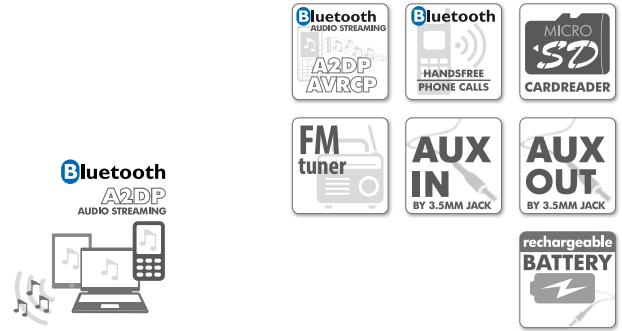

Soft cushion

Adjust for better fit

Jack audio-in connection

WIRELESS HEADPHONE WITH BLUETOOTH®,  
AUX-IN, MICRO-SD AND FM TUNER

**FM TUNER**  
(automatic scan  
and storage)

Share the same music between 2 headphones

## MAC 501BT/B

- Bluetooth® wireless technology (Up to 10m range - Bluetooth v4.2+EDR)
- Supports A2DP/AVRCP profile
- Handsfree function for mobile phones (with built-in microphone)
- FM tuner (auto scan and storage)
- Micro SD-card reader
- Twistable ear pieces for a better fit
- Aux-in for wired connection (cable **not** included)
- Aux-out for audio loop through
- Built-in rechargeable battery (up to 12 hrs • DC 5V/1A • micro-USB charge cable included)
- 2 Multi-function buttons (play/pause, next, volume, answer phone)