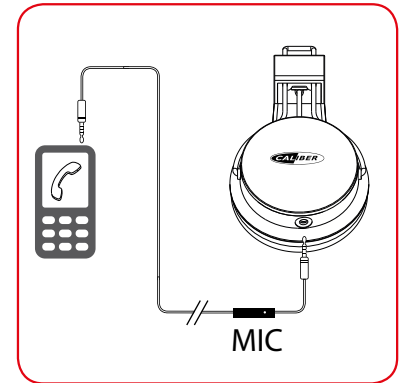

Soft earbuds

Flexible sports ear-hook

LIGHT WEIGHT  
WIRED HEADPHONE

Built-in MIC in the jack-to-jack cable