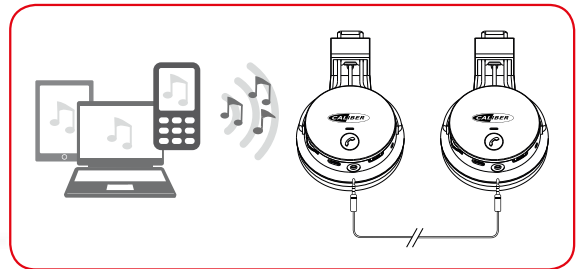

Soft cushion

Adjust for better fit

Jack audio-in connection

WIRELESS HEADPHONE WITH BLUETOOTH®,  
AUX-IN, MICRO-SD AND FM TUNER

**FM TUNER**  
(automatic scan  
and storage)

Share the same music between 2 headphones

## MAC 501BT/B

- Bluetooth® wireless technology (Up to 10m range - Bluetooth v4.2+EDR)
- Supports A2DP/AVRCP profile
- Handsfree function for mobile phones (with built-in microphone)
- FM tuner (auto scan and storage)
- Micro SD-card reader
- Twistable ear pieces for a better fit
- Aux-in for wired connection (cable **not** included)
- Aux-out for audio loop through
- Built-in rechargeable battery (up to 12 hrs • DC 5V/1A • micro-USB charge cable included)
- 2 Multi-function buttons (play/pause, next, volume, answer phone)