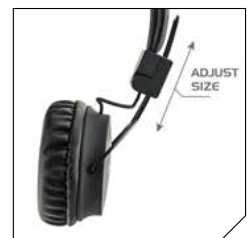

Adjust for better fit