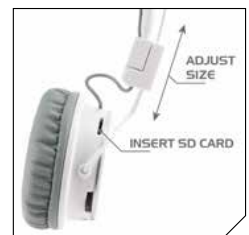

Adjust for better fit